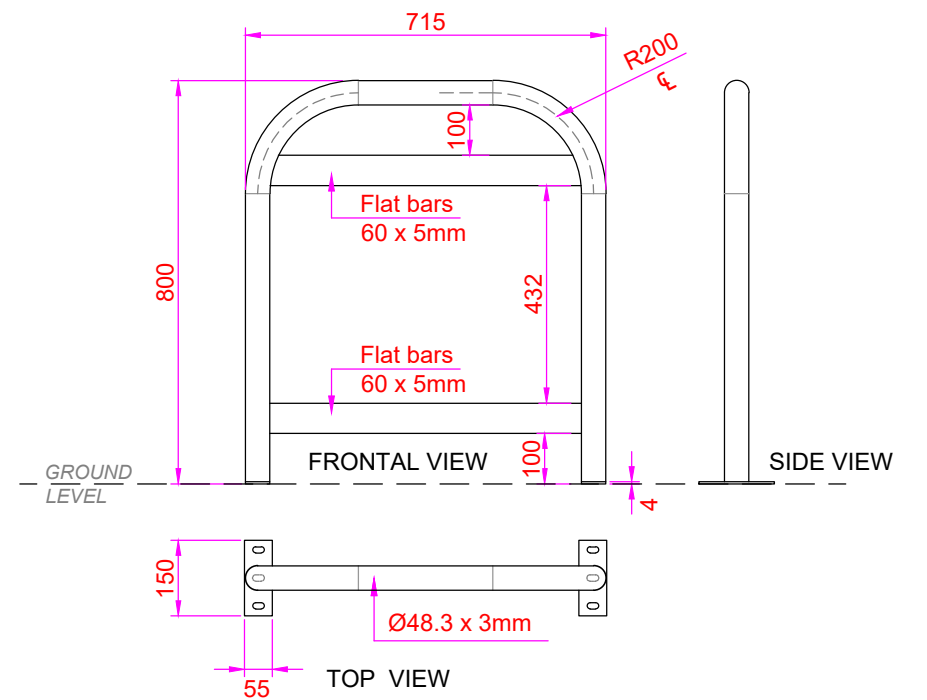

Door Barrier 715mm - SURFACE MOUNTED

- 306.1265.001.KK L: 715mm x H: 800mm x 48.3mmØ. Galvanised Steel.
- 306.1265.003.KK L: 715mm x H: 800mm x 48.3mmØ. Powder Coated Galvanised Steel.
- 306.1265.005.KK L: 715mm x H: 800mm x 48.3mmØ. Stainless Steel 304.
- 306.1265.007.KK L: 715mm x H: 800mm x 48.3mmØ. Stainless Steel 316.

Door Barrier 715mm (2 TUBE MID RAILS) - SURFACE MOUNTED

- 306.1266.001.KK L: 715mm x H: 800mm x 48.3mmØ. Mid Rails Dia. 25mm. Galvanised Steel.
- 306.1266.003.KK L: 715mm x H: 800mm x 48.3mmØ. Mid Rails Dia. 25mm. Powder Coated Galvanised Steel.
- 306.1266.005.KK L: 715mm x H: 800mm x 48.3mmØ. Mid Rails Dia. 25mm. Stainless Steel 304.
- 306.1266.007.KK L: 715mm x H: 800mm x 48.3mmØ. Mid Rails Dia. 25mm. Stainless Steel 316.

Door Barrier 715mm (2 FLAT RAILS) - SURFACE MOUNTED

- 306.1267.001.KK L: 715mm x H: 800mm x 48.3mmØ. Flat bar mid rails: 60x5mm. Galvanised Steel.
- 306.1267.003.KK L: 715mm x H: 800mm x 48.3mmØ. Flat bar mid rails: 60x5mm. Powder Coated Galvanised Steel.
- 306.1267.005.KK L: 715mm x H: 800mm x 48.3mmØ. Flat bar mid rails: 60x5mm. Stainless Steel 304.
- 306.1267.007.KK L: 715mm x H: 800mm x 48.3mmØ. Flat bar mid rails: 60x5mm. Stainless Steel 316.

Door Barrier 715mm - ROOT FIXED

- 306.1265.002.KK L: 715mm x H: 1100mm x 48.3mmØ. Galvanised Steel.
- 306.1265.004.KK L: 715mm x H: 1100mm x 48.3mmØ. Powder Coated Galvanised Steel.
- 306.1265.006.KK L: 715mm x H: 1100mm x 48.3mmØ. Stainless Steel 304.
- 306.1265.008.KK L: 715mm x H: 1100mm x 48.3mmØ. Stainless Steel 316.