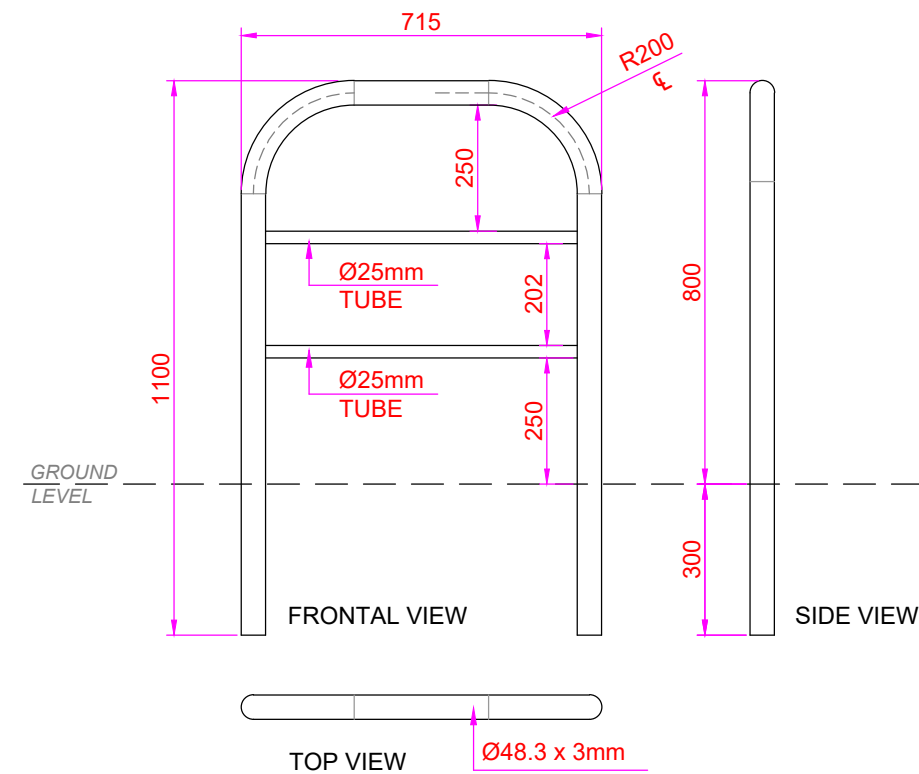

Door Barrier 715mm (2 TUBE MID RAILS) - ROOT FIXED

- 306.1266.002.KK L: 715mm x H: 1100mm x 48.3mmØ. Mid Rails 25mmØ. Galvanised Steel.
- 306.1266.004.KK L: 715mm x H: 1100mm x 48.3mmØ. Mid Rails 25mmØ. Powder Coated Galvanised Steel.
- 306.1266.006.KK L: 715mm x H: 1100mm x 48.3mmØ. Mid Rails 25mmØ. Stainless Steel 304.
- 306.1266.008.KK L: 715mm x H: 1100mm x 48.3mmØ. Mid Rails 25mmØ. Stainless Steel 316.