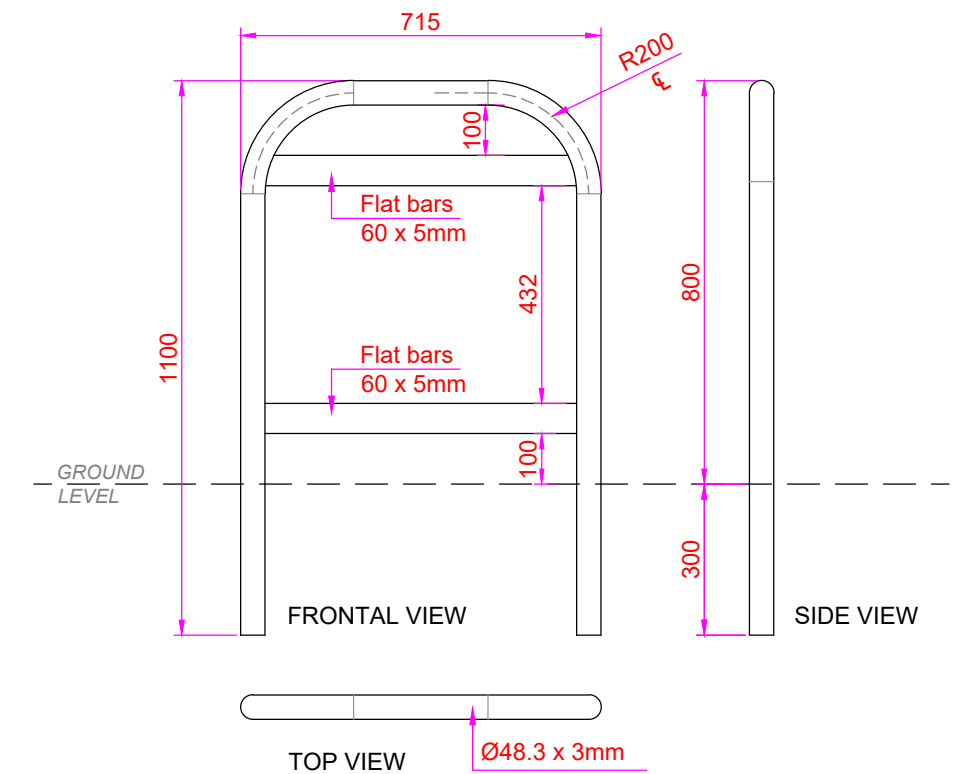

Door Barrier 715mm (2 FLAT RAILS) - ROOT FIXED

- 306.1267.002.KK L: 715mm x H: 1100mm x 48.3mmØ. Flat bar mid rails: 60x5mm. Galvanised Steel.
- 306.1267.004.KK L: 715mm x H: 1100mm x 48.3mmØ. Flat bar mid rails: 60x5mm. Powder Coated Galvanised Steel.
- 306.1267.006.KK L: 715mm x H: 1100mm x 48.3mmØ. Flat bar mid rails: 60x5mm. Stainless Steel 304.
- 306.1267.008.KK L: 715mm x H: 1100mm x 48.3mmØ. Flat bar mid rails: 60x5mm. Stainless Steel 316.