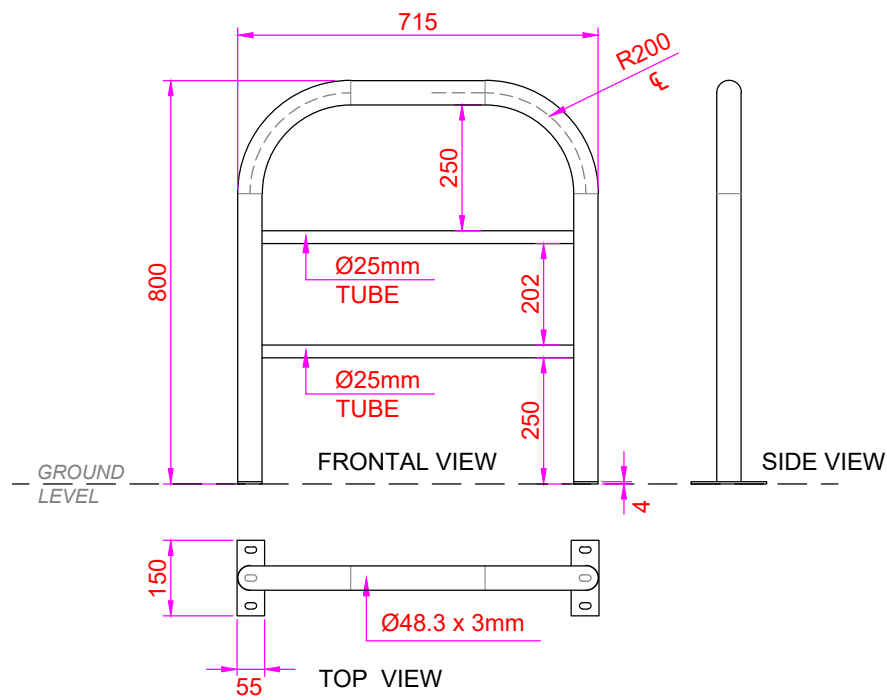

Door Barrier 715mm - SURFACE MOUNTED

- 306.1265.001.KK L: 715mm x H: 800mm x 48.3mmØ. Galvanised Steel.
- 306.1265.003.KK L: 715mm x H: 800mm x 48.3mmØ. Powder Coated Galvanised Steel.
- 306.1265.005.KK L: 715mm x H: 800mm x 48.3mmØ. Stainless Steel 304.
- 306.1265.007.KK L: 715mm x H: 800mm x 48.3mmØ. Stainless Steel 316.

Door Barrier 715mm (2 TUBE MID RAILS) - SURFACE MOUNTED

- 306.1266.001.KK L: 715mm x H: 800mm x 48.3mmØ. Mid Rails Dia. 25mm. Galvanised Steel.
- 306.1266.003.KK L: 715mm x H: 800mm x 48.3mmØ. Mid Rails Dia. 25mm. Powder Coated Galvanised Steel.
- 306.1266.005.KK L: 715mm x H: 800mm x 48.3mmØ. Mid Rails Dia. 25mm. Stainless Steel 304.
- 306.1266.007.KK L: 715mm x H: 800mm x 48.3mmØ. Mid Rails Dia. 25mm. Stainless Steel 316.

Door Barrier 715mm (2 FLAT RAILS) - SURFACE MOUNTED

- 306.1267.001.KK L: 715mm x H: 800mm x 48.3mmØ. Flat bar mid rails: 60x5mm. Galvanised Steel.
- 306.1267.003.KK L: 715mm x H: 800mm x 48.3mmØ. Flat bar mid rails: 60x5mm. Powder Coated Galvanised Steel.
- 306.1267.005.KK L: 715mm x H: 800mm x 48.3mmØ. Flat bar mid rails: 60x5mm. Stainless Steel 304.
- 306.1267.007.KK L: 715mm x H: 800mm x 48.3mmØ. Flat bar mid rails: 60x5mm. Stainless Steel 316.

Door Barrier 715mm - ROOT FIXED

- 306.1265.002.KK L: 715mm x H: 1100mm x 48.3mmØ. Galvanised Steel.
- 306.1265.004.KK L: 715mm x H: 1100mm x 48.3mmØ. Powder Coated Galvanised Steel.
- 306.1265.006.KK L: 715mm x H: 1100mm x 48.3mmØ. Stainless Steel 304.
- 306.1265.008.KK L: 715mm x H: 1100mm x 48.3mmØ. Stainless Steel 316.