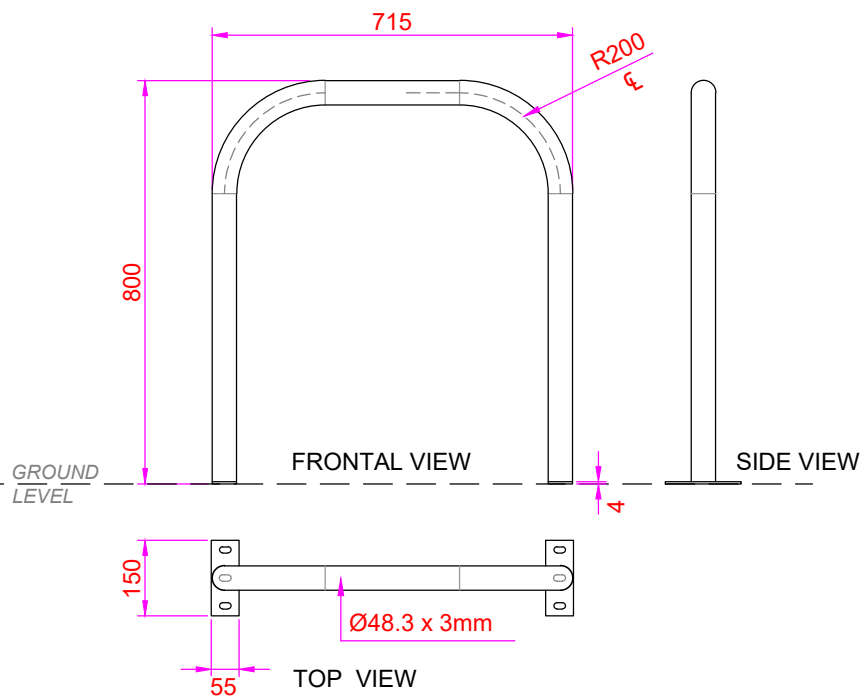

Door Barrier 715mm - SURFACE MOUNTED

- 306.1265.001.KK L: 715mm x H: 800mm x 48.3mmØ. Galvanised Steel.
- 306.1265.003.KK L: 715mm x H: 800mm x 48.3mmØ. Powder Coated Galvanised Steel.
- 306.1265.005.KK L: 715mm x H: 800mm x 48.3mmØ. Stainless Steel 304.
- 306.1265.007.KK L: 715mm x H: 800mm x 48.3mmØ. Stainless Steel 316.

Door Barrier 715mm (2 TUBE MID RAILS) - SURFACE MOUNTED

- 306.1266.001.KK L: 715mm x H: 800mm x 48.3mmØ. Mid Rails Dia. 25mm. Galvanised Steel.
- 306.1266.003.KK L: 715mm x H: 800mm x 48.3mmØ. Mid Rails Dia. 25mm. Powder Coated Galvanised Steel.
- 306.1266.005.KK L: 715mm x H: 800mm x 48.3mmØ. Mid Rails Dia. 25mm. Stainless Steel 304.
- 306.1266.007.KK L: 715mm x H: 800mm x 48.3mmØ. Mid Rails Dia. 25mm. Stainless Steel 316.

Door Barrier 715mm (2 FLAT RAILS) - SURFACE MOUNTED

- 306.1267.001.KK L: 715mm x H: 800mm x 48.3mmØ. Flat bar mid rails: 60x5mm. Galvanised Steel.
- 306.1267.003.KK L: 715mm x H: 800mm x 48.3mmØ. Flat bar mid rails: 60x5mm. Powder Coated Galvanised Steel.
- 306.1267.005.KK L: 715mm x H: 800mm x 48.3mmØ. Flat bar mid rails: 60x5mm. Stainless Steel 304.
- 306.1267.007.KK L: 715mm x H: 800mm x 48.3mmØ. Flat bar mid rails: 60x5mm. Stainless Steel 316.

Door Barrier 715mm - ROOT FIXED

- 306.1265.002.KK L: 715mm x H: 1100mm x 48.3mmØ. Galvanised Steel.
- 306.1265.004.KK L: 715mm x H: 1100mm x 48.3mmØ. Powder Coated Galvanised Steel.
- 306.1265.006.KK L: 715mm x H: 1100mm x 48.3mmØ. Stainless Steel 304.
- 306.1265.008.KK L: 715mm x H: 1100mm x 48.3mmØ. Stainless Steel 316.