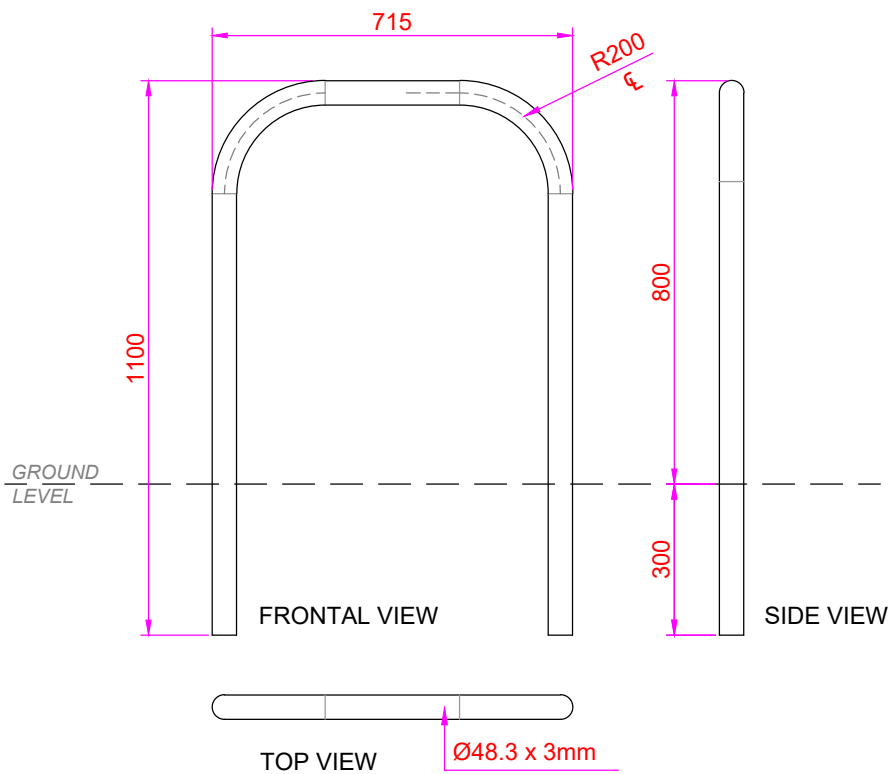

Door Barrier 715mm - SURFACE MOUNTED

- 306.1265.001.KK L: 715mm x H: 800mm x 48.3mmØ. Galvanised Steel.
- 306.1265.003.KK L: 715mm x H: 800mm x 48.3mmØ. Powder Coated Galvanised Steel.
- 306.1265.005.KK L: 715mm x H: 800mm x 48.3mmØ. Stainless Steel 304.
- 306.1265.007.KK L: 715mm x H: 800mm x 48.3mmØ. Stainless Steel 316.

Door Barrier 715mm (2 TUBE MID RAILS) - SURFACE MOUNTED

- 306.1266.001.KK L: 715mm x H: 800mm x 48.3mmØ. Mid Rails Dia. 25mm. Galvanised Steel.
- 306.1266.003.KK L: 715mm x H: 800mm x 48.3mmØ. Mid Rails Dia. 25mm. Powder Coated Galvanised Steel.
- 306.1266.005.KK L: 715mm x H: 800mm x 48.3mmØ. Mid Rails Dia. 25mm. Stainless Steel 304.
- 306.1266.007.KK L: 715mm x H: 800mm x 48.3mmØ. Mid Rails Dia. 25mm. Stainless Steel 316.

Door Barrier 715mm (2 FLAT RAILS) - SURFACE MOUNTED

- 306.1267.001.KK L: 715mm x H: 800mm x 48.3mmØ. Flat bar mid rails: 60x5mm. Galvanised Steel.
- 306.1267.003.KK L: 715mm x H: 800mm x 48.3mmØ. Flat bar mid rails: 60x5mm. Powder Coated Galvanised Steel.
- 306.1267.005.KK L: 715mm x H: 800mm x 48.3mmØ. Flat bar mid rails: 60x5mm. Stainless Steel 304.
- 306.1267.007.KK L: 715mm x H: 800mm x 48.3mmØ. Flat bar mid rails: 60x5mm. Stainless Steel 316.

Door Barrier 715mm - ROOT FIXED

- 306.1265.002.KK L: 715mm x H: 1100mm x 48.3mmØ. Galvanised Steel.
- 306.1265.004.KK L: 715mm x H: 1100mm x 48.3mmØ. Powder Coated Galvanised Steel.
- 306.1265.006.KK L: 715mm x H: 1100mm x 48.3mmØ. Stainless Steel 304.
- 306.1265.008.KK L: 715mm x H: 1100mm x 48.3mmØ. Stainless Steel 316.